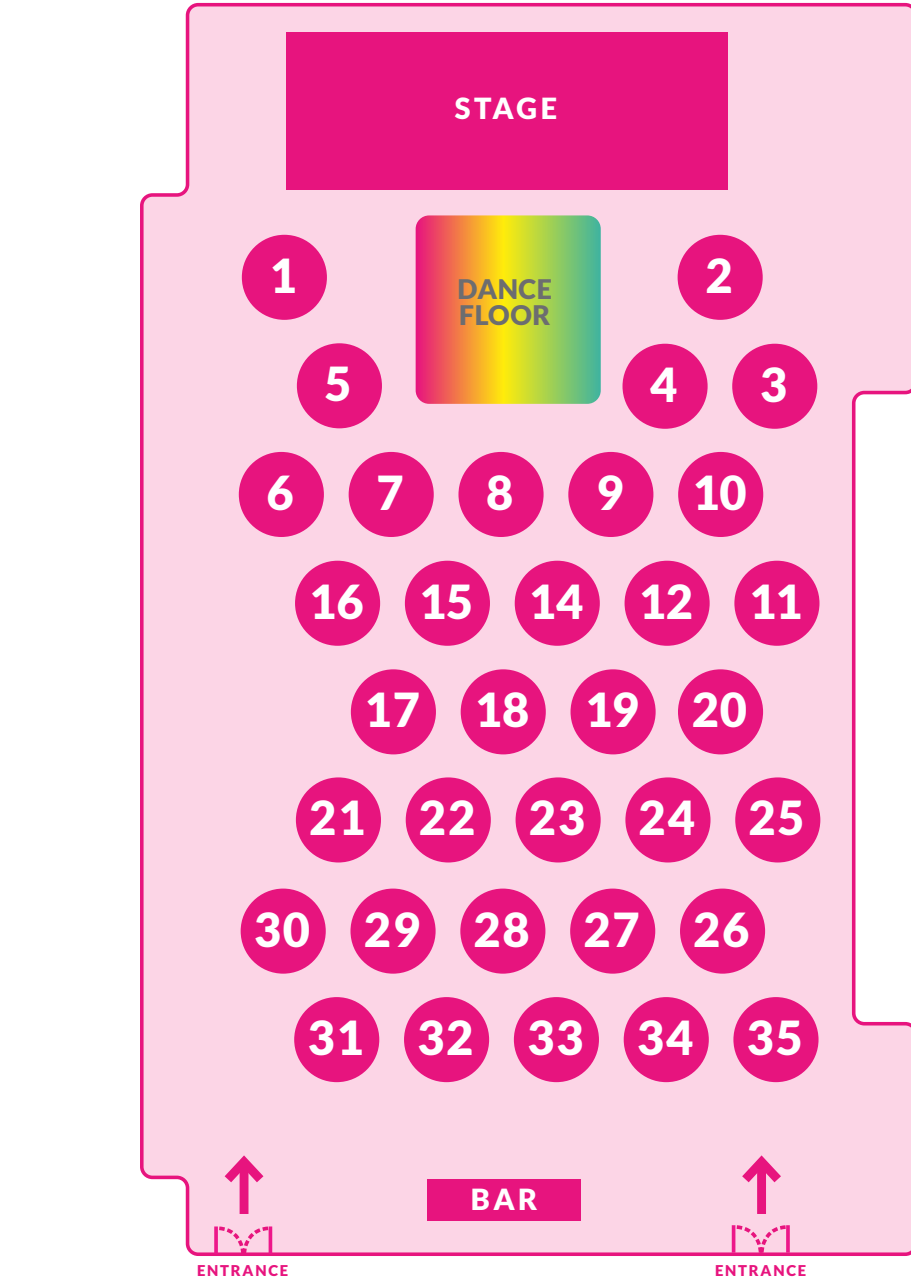

H	Table No.
Hay Life Clothing	32
Holland & Barrett	24
Hotel Chocolat	29
Huws Gray Group	21

I	Table No.
ICS	15
Ikea	6
Ikea	16
Immersive Gamebox	21
Irwin Mitchell	21

K	Table No.
Keyloop	17
KFC	21

L	Table No.
LA Event Management	17
LA Event Management	34
Legion Technologies	11
Lightspeed	25
Lincolnshire Coop	9

M	Table No.
Marks & Spencer	32
Matalan	15

Maven Comms	32
MaxMara	35
McArthurGlen Group	21
Microsoft	23
Midcounties Co-operative	11
Mills & Reeve	33
Miss Macaroon	11
Moss Bros	29
Murray Uniforms	27

N	Table No.
N Brown	15
Nalas Baby	30
Naturally Tiwa	24
Neve Jewels	29
New Look	30
Nineteen Group	25
Nineteen Group	35
Nova Community	15

O	Table No.
Oliver Bonas	19

P	Table No.
Presenter	15
Puregym	21

R	Table No.
Retail Insider	19
Retail Trust	12
River Island	3
River Island	33

S	Table No.
Sainsbury's	15
Sanderson King	19
ScS	4
Selfridges	30
Sentisum	3
Shoklite	24
Shopify	21
Special Guest	3
Special Guest	17
Special Guest	20
Special Guest	32
Specsavers	18
St Luke's Hospice	15
Stuart Trevor	32
Sue Ryder	12

T	Table No.
TapIn	32
The Data Business	17
The Perfume Shop	8
The Range	29
The Sustainability Academy	24
The White Company	2
The White Company	33
TRB	15
TRB	16
TRB	23
TRB	34
TRB	35
TSE Power	12

U	Table No.
Unilever (Presitge Beauty)	29

V	Table No.
Vigilo	28
Vision 29	20
Vixen Digital	34
Vou Brown	24

W	Table No.
WatchHouse	19
WeComm	29
WeComm	30
Wickes	20

Y	Table No.
Yocuda	35

Z	Table No.
Zipline	11